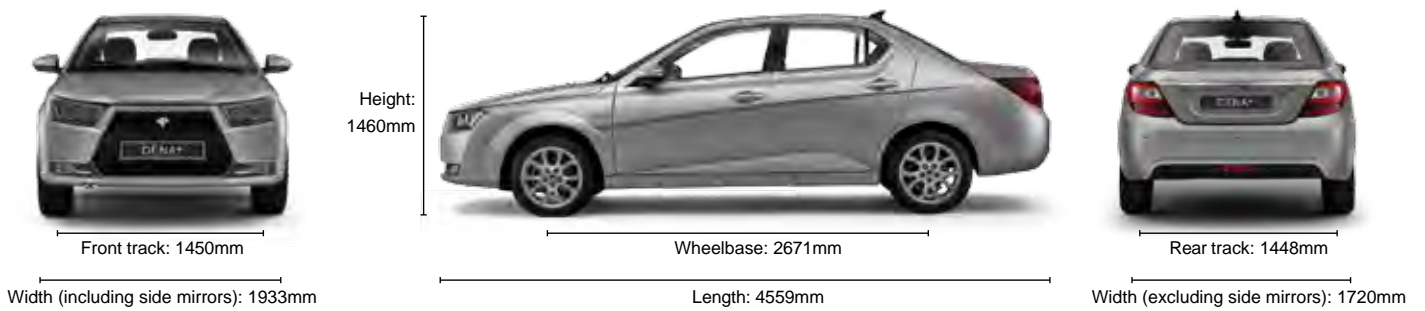

DENA⁺ | Catalogue

en.ikco.ir

Technical Specifications

	Manual	Automatic
Powertrain & Performance		
Engine	EF7	EF7-TC (Turbocharged)
Displacement	1645 cc	
Cylinder & Valves	4-Cylinder inline, 16 Valves	
Fuel Type	Petrol	
Maximum Power (hp@rpm)	113@5800	150@5500
Maximum Torque (Nm@rpm)	155@3500-4500	215@2200-48000
Drivetrain	Front-Wheel Drive (FWD)	
Gearbox	5-Speed Manual	6-Speed Automatic
Top Speed	205 (km/h)	
Emission Level	Euro 5	
Steering System		
Steering Type	Hydraulic Power Steering (HPS)	Electric Power Steering (EPS)
Tilt Adjustable Steering Wheel	•	
Brakes		
Front Brake	Ventilated Discs	Ventilated Discs
Rear Brake	Solid Discs or Drums (due to the variant)	Solid Discs
ABS + EBD	•	
Electronic Stability Control (ESC)	• (Available in some variants)	—
Safety & Security		
Tire Pressure Monitoring System (TPMS)	• (Available in some variants)	—
Central Locking	•	
Rear Door Child Safety Locks	•	
Airbags	Front (Driver & Passenger)	Front (Driver & Passenger) + Sides
Rear Parking Sensors	•	
Rear View Camera	•	
ISOfix Child Seats	•	

	Manual	Automatic
Weight & Capacities		
Curb Weight (Full Fuel Tank)	1310 kg	1379 kg
Luggage Compartment Capacity	500 L	
Fuel Tank Capacity	60 L	
Trim		
Driver Seat	Electric 6-Way	Electric 8-Way
Passenger Seat	Electric 6-Way	Electric 8-Way
Front Headrests	Height & Tilt Adjustable	
Rear Headrests	Height Adjustable	
Seat Trim	Fabric	
Wheels & Tires		
Wheels	Steel or Aluminum (due to the variant)	Aluminum
Tire Size	185/65 R15 195/60 R15 (due to the variant)	205/50 R16
Audio / Video System		
Audio System	7" Display Multimedia (Touchscreen, Radio, USB, MirrorLink, etc.)	
Speakers On Dashboard & Parcel Shelf	•	
Steering Wheel Audio Controls	•	